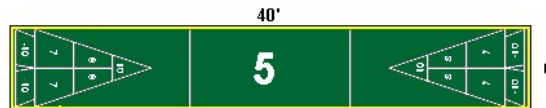

**Court#2 Cadillac 8' x 52' \$3545 us**

Playing area = 6' x 40' = 240 sq. feet green  
 Shooting area = 6' x 6' both ends  
 + 1' alley both sides = 176 sq.f. in Terra Cotta  
 + 120 linear feet of white bumper ----->

**Court#3 Official A 6' x 52' \$2867 us**

Playing area = 6' x 40' = 240 sq. feet green  
 Shooting area = 6' x 6' both ends  
 116 linear feet of yellow edge all around----->

**Court#4 Official B 6' x 52' \$2611 us**

Playing area = 6' x 40' = 240 sq. feet green  
 Shooting area = 6' x 6' both ends  
 36 linear feet of yel. edge around shooting---->

**Court#5 Mini A 6' x 40' \$2214 us**

Playing area = 6' x 40' = 240 sq. feet green 92 linear feet of yellow edge all around----->

**Court#6 Mini B 6' x 40' \$1958 us**

Playing area = 6' x 40' = 240 sq. feet green  
 12 linear feet of yellow edge at both ends----->

The plans below are similar in all versions . Only the dimensions change. These are compacted sizes.