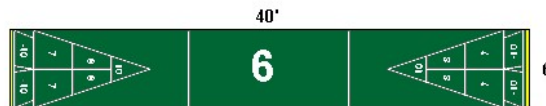

**Court#3 Official A 6' x 52' \$2867 us**

Playing area = 6' x 40' = 240 sq. feet green  
 Shooting area = 6' x 6' both ends  
 116 linear feet of yellow edge all around----->

**Court#4 Official B 6' x 52' \$2611 us**

Playing area = 6' x 40' = 240 sq. feet green  
 Shooting area = 6' x 6' both ends  
 36 linear feet of yel. edge around shooting---->

**Court#5 Mini A 6' x 40' \$2214 us**

Playing area = 6' x 40' = 240 sq. feet green 92 linear feet of yellow edge all around----->

**Court#6 Mini B 6' x 40' \$1958 us**

Playing area = 6' x 40' = 240 sq. feet green  
 12 linear feet of yellow edge at both ends----->

The plans below are similar in all versions . Only the dimensions change. These are compacted sizes.