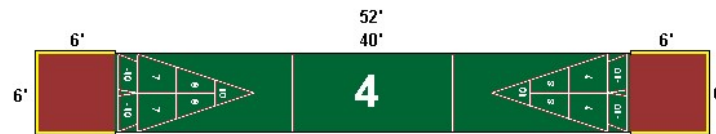

**Court#1 Rolls-Royce 10' x 52' \$4384 us**

Playing area = 6' x 40' = 240 sq. feet green  
 Shooting area = 6' x 6' both ends  
 + 2' alley both sides = 280 sq.f. in Terra Cotta  
 + 124 linear feet of white bumper ----->

**Court#2 Cadillac 8' x 52' \$3545 us**

Playing area = 6' x 40' = 240 sq. feet green  
 Shooting area = 6' x 6' both ends  
 + 1' alley both sides = 176 sq.f. in Terra Cotta  
 + 120 linear feet of white bumper ----->

**Court#3 Official A 6' x 52' \$2867 us**

Playing area = 6' x 40' = 240 sq. feet green  
 Shooting area = 6' x 6' both ends  
 116 linear feet of yellow edge all around----->

**Court#4 Official B 6' x 52' \$2611 us**

Playing area = 6' x 40' = 240 sq. feet green  
 Shooting area = 6' x 6' both ends  
 36 linear feet of yel. edge around shooting---->

**Court#5 Mini A 6' x 40' \$2214 us**

Playing area = 6' x 40' = 240 sq. feet green 92 linear feet of yellow edge all around----->