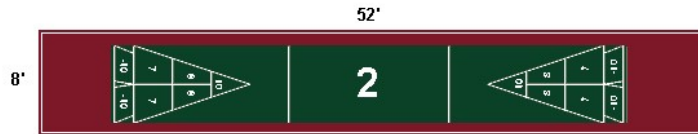

Court#3 Official A 6' x 52' $2867 us

Playing area = 6' x 40' = 240 sq. feet green
Shooting area = 6' x 6' both ends
116 linear feet of yellow edge all around----->