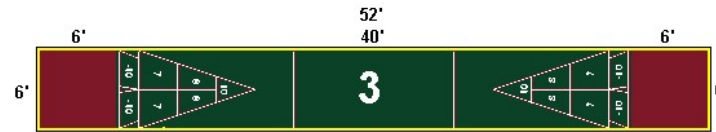

**MAINTENANCE FREE COURT**

**Official size are #1 to #6**

For all official courts #1 to #6, the playing area in green is 6' x 40'

Lines are painted white.

Courts #1 and #2 are recommended for hard surfaces such as cement, paver or asphalt. Courts #3 to #6 are for soft surfaces such as wood, carpet, linoleum.

**Court#1 Rolls-Royce 10' x 52' \$4384 us**

Playing area = 6' x 40' = 240 sq. feet green  
 Shooting area = 6' x 6' both ends  
 + 2' alley both sides = 280 sq.f. in Terra Cotta  
 + 124 linear feet of white bumper ----->

**Court#2 Cadillac 8' x 52' \$3545 us**

Playing area = 6' x 40' = 240 sq. feet green  
 Shooting area = 6' x 6' both ends  
 + 1' alley both sides = 176 sq.f. in Terra Cotta  
 + 120 linear feet of white bumper ----->

**Court#3 Official A 6' x 52' \$2867 us**

Playing area = 6' x 40' = 240 sq. feet green  
 Shooting area = 6' x 6' both ends  
 116 linear feet of yellow edge all around----->

**Court#4 Official B 6' x 52' \$2611 us**