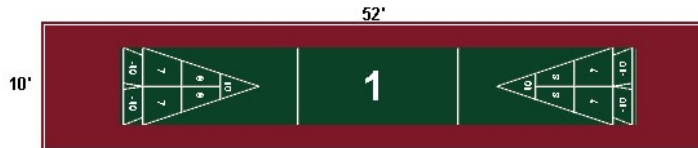

**MAINTENANCE FREE COURT**

**Official size are #1 to #6**

For all official courts #1 to #6, the playing area in green is 6' x 40'

Lines are painted white.

Courts #1 and #2 are recommended for hard surfaces such as cement, paver or asphalt. Courts #3 to #6 are for soft surfaces such as wood, carpet, linoleum.

**Court#1 Rolls-Royce 10' x 52' \$4384 us**

Playing area = 6' x 40' = 240 sq. feet green  
 Shooting area = 6' x 6' both ends  
 + 2' alley both sides = 280 sq.f. in Terra Cotta  
 + 124 linear feet of white bumper ----->